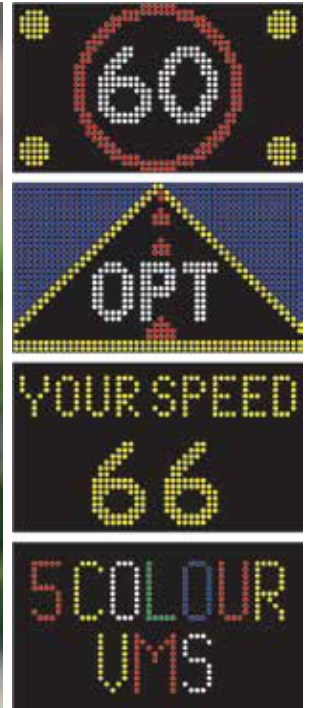

## VARIABLE MESSAGE SIGNS

NTCIP

MUTCD

<p><b>Unbeatable Return on Investment</b></p>	<p><b>Sustainable, Renewable Environmentally Friendly</b></p>	<p><b>Proven Reliability</b></p>	<p><b>Easy to Use:</b> Type - Click - Display</p>
<p><b>Standards Compliant</b></p>	<p><b>Latest Technology</b></p>	<p><b>2 Year Limited Warranty</b></p>	<p><b>Dependable Service and Support</b></p>

### VARIABLE MESSAGE SIGNS

Designed and manufactured by OPTRAFFIC, the Variable Message Sign (VMS) is a fully solar powered device that can display any range of text message, graphics and animations in 5 colors.